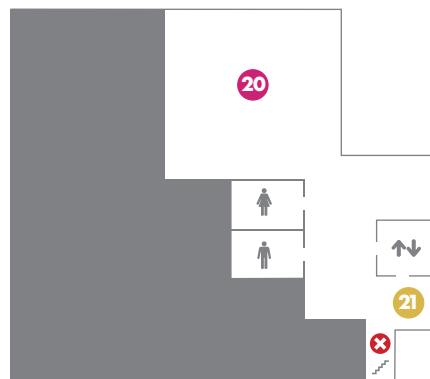

Floor One

- 1 Destination Exploration** (ages 0–5)
A place for our littlest scientists to play and explore.
- 2 soundBox**
Immersive, hands-on music and sound exhibit with 15 unique experiences.
- 3 Innovation Incubator (i²)**
Our high-tech maker space with 3D printers and laser cutters.
- 4 South Gallery**
Catch the latest exhibition before it leaves.
- 5 Physics of Light**
Explore wavelengths and color on our giant light bright wall.
- 6 Lever Car**
Test your strength by lifting an entire electric car in this experience generously sponsored by Nissan.
- 7 Sudekum Planetarium**
See the universe and beyond in our world-class planetarium.
- 8 Moonwalk & EVA** (weight & height restrictions)
Test your astronaut skills.
- 9 Max Flight: Full Motion Simulator** (weight & height restrictions)
A gravity-defying adventure for thrill-seekers.
- 10 Gift Shop**
Find unique games, cool activities, and STEM resources in our store.

Floor Two

- 11 Adventure Tower**
Scale 6 levels of interactive science fun to reach a breathtaking view of Nashville's skyline. (Heart Level Closed)
- 12 BodyQuest**
Venture through the body's systems.
- 13 Nature's Forces**
Touch a tornado and start a tsunami.
- 14 The Test Zone**
Learn about friction, speed, and collision in this crash-tastic space.
- 15 Nano**
Explore the minuscule world of nanoscale science.
- 16 COMING SOON!** (Star Walk Closed)
A new interactive experience coming Spring of 2022.
- 17 Physics of Flight**
Experiment with forces that allow us to soar.
- 18 Bottle Rocket Cars**
Build and blast off down the runway.
- 19 Subway® and Vega Frozen Treats**
Enjoy sandwiches, salads, pizzas and frozen yogurt during your adventure!

Floor Three

- 20 Adventure Tower**
Climb through the roof of the Tower for a 360° view inside our glass pyramid.
- 21 Keeper's Corner**
Say hello to our queen bee as you get an up-close look at a real, live beehive.