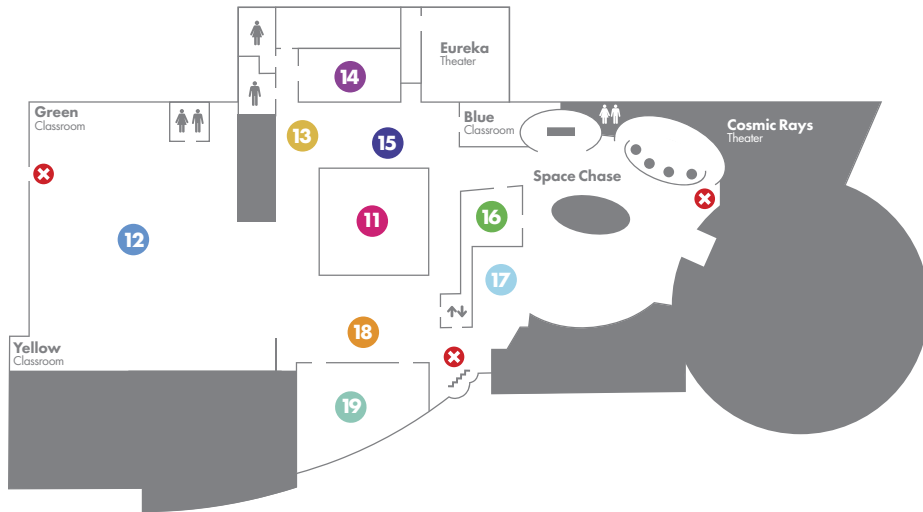

Floor Two

- **11 Adventure Tower**
  Scale 6 levels of interactive science fun to reach a breathtaking view of Nashville's skyline. (Heart Level Closed)
- **12 BodyQuest**
  Venture through the body's systems.
- **13 Nature's Forces**
  Touch a tornado and start a tsunami.
- **14 The Test Zone**
  Learn about friction, speed, and collision in this crash-tastic space.
- **15 Nano**
  Explore the minuscule world of nanoscale science.
- **16 COMING SOON!** (Star Walk Closed)
  A new interactive experience coming Spring of 2022.
- **17 Physics of Flight**
  Experiment with forces that allow us to soar.
- **18 Bottle Rocket Cars**
  Build and blast off down the runway.
- **19 Subway® and Vega Frozen Treats**
  Enjoy sandwiches, salads, pizzas and frozen yogurt during your adventure!