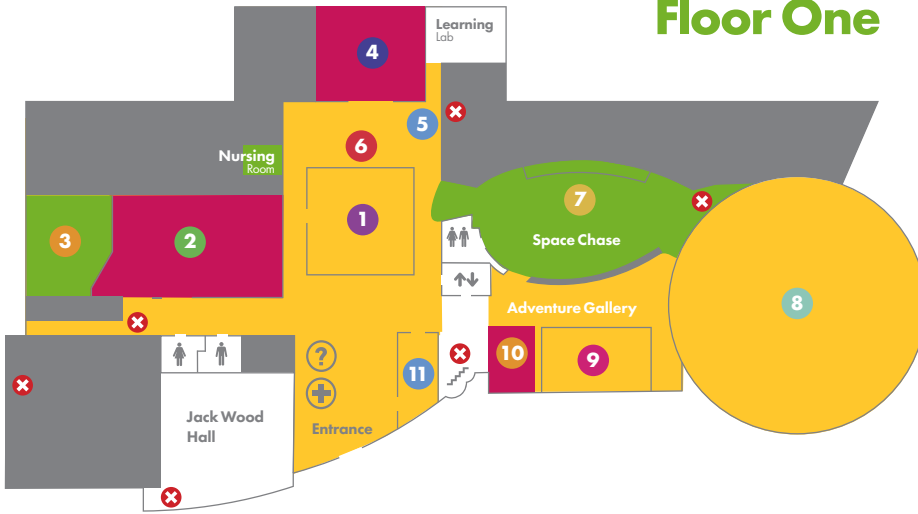

Sensory Guide

Floor One

- 1 Destination Exploration** (ages 0–5)
A place for our littlest scientists to play and explore.
- 2 soundBox**
Immersive, hands-on music and sound exhibit with 15 unique experiences.
- 3 Innovation Incubator (i2)**
Our high-tech maker space with 3D printers and laser cutters.
- 4 South Gallery**
Catch the latest temporary exhibition before it leaves!
- 5 Physics of Light**
Explore wavelengths and color on our giant light bright wall.
- 6 Lever Car**
Test your strength by lifting an entire electric car in this experience generously sponsored by Nissan.
- 7 Solar System Survey**
Take a walk through our solar system.
- 8 Sudekum Planetarium**
See the universe and beyond in our world-class planetarium.
- 9 Kinetic Climber** (Currently closed)
Eight unique climbing elements for visitors of all ages.
- 10 Max Flight: Full Motion Simulator** (weight & height restrictions)
A gravity-defying adventure for thrill-seekers.
- 11 Gift Shop**
Find unique games, cool activities, and STEAM resources.

Floor Two

- 12 Adventure Tower**
Scale 6 levels of interactive science fun to reach a breathtaking view of Nashville's skyline. (Heart Level Closed)
- 13 BodyQuest**
Venture through the body's systems.
- 14 Nature's Forces**
Touch a tornado and start a tsunami.
- 15 The Test Zone**
Learn about friction, speed, and collision in this crash-tastic space.
- 16 Bottle Rocket Cars**
Build and blast off down the runway.
- 17 EY Sensory Room**
Dedicated space for adventurers experiencing sensory sensitivities.
- 18 Infinium Room**
All-new, interactive visual and sound experience.
- 19 Physics of Flight**
Experiment with forces that allow us to soar.
- 20 Subway® and Vega Frozen Treats**
Enjoy sandwiches, salads, pizzas and frozen yogurt during your adventure!